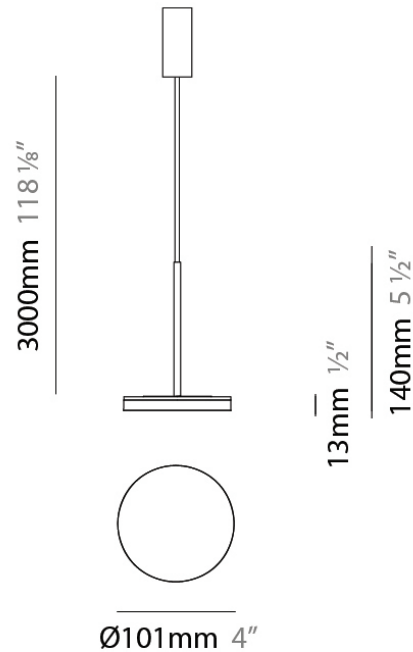

BELLA SUSPENSION

D81668-TIM

PROJECT _____

TYPE _____

NOTES _____

QUANTITY _____

DATE _____

GENERAL

Series: Bella

Brand: Panzeri

Division: Design

Mounting Type: Suspension

Mounting Location: Ceiling

Subcategory: Pendant

PHYSICAL

Diameter (mm): 101

Diameter (in): 4

Height (mm): 13

Height (in): 1/2

Max. Overall Height (mm): 3013

Max. Overall Height (in): 118 7/8

Light Distribution: Indirect

Weight (kg): 0.54501

Weight (lbs): 1.2

Diffuser: Opal - Acrylic

Fixture Material: Aluminum Die Cast

Cable Details: 3000mm / 118 1/8" Cable

ELECTRICAL

Lamp Type: LED

Input Wattage (W): 6.5

Driver Location: Integrated

Input Voltage (V): 120

LED

Number of LEDs: 1

Color Temperature (°K): 2700

Max. Delivered Lumen (lm): 388

Nominal Lumen (lm): 460

CRI: >80 CRI

OPTICAL

RATINGS AND CERTIFICATIONS

Certified By: CSA Certified to UL and CSA Standards

IP rating: IP40