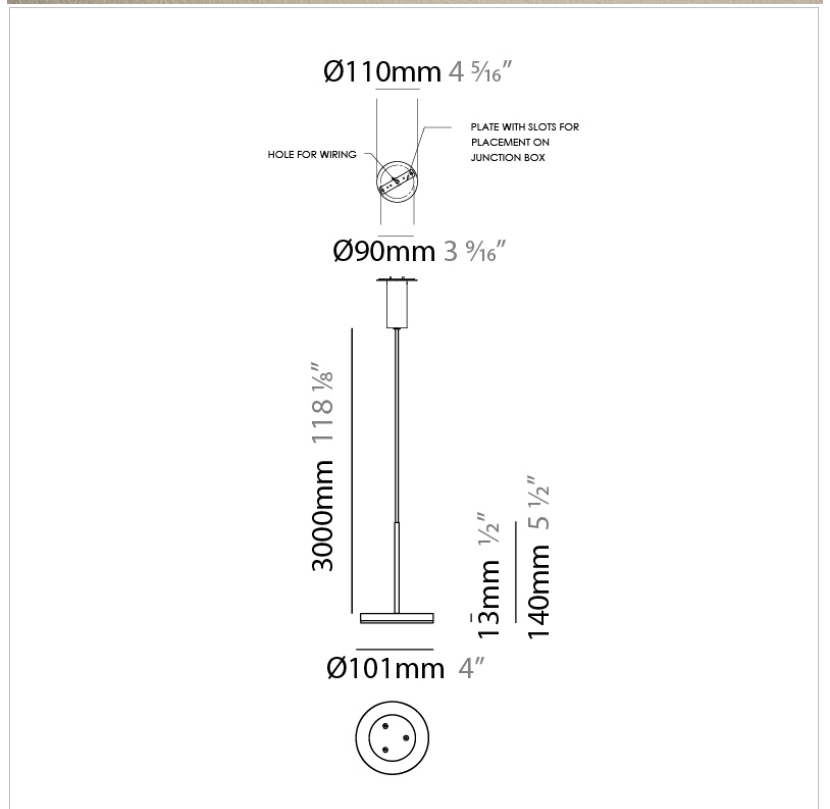

BELLA SUSPENSION

D81667-MBR

PROJECT	
TYPE	
NOTES	
QUANTITY	
DATE	

GENERAL

Series: Bella
Brand: Panzeri
Division: Design
Mounting Type: Suspension
Mounting Location: Ceiling
Subcategory: Pendant

PHYSICAL

Shape: Disc
Diameter (mm): 101
Diameter (in): 4
Height (mm): 13
Height (in): 1/2
Max. Overall Height (mm): 3013
Max. Overall Height (in): 118 5/8
Light Distribution: Direct
Weight (kg): 0.54501
Weight (lbs): 1.2
Diffuser: Opal - Acrylic
Fixture Material: Metal

ELECTRICAL

Lamp Type: LED
Input Wattage (W): 6.5
Total Output Wattage (W): 6.5
Dimming: Non-Dimmable
Driver Location: Integrated
Input Voltage (V): 120

LED

Delivered Lumen Range: 100 - 499 lm
Number of LEDs: 1
Color Temperature (°K): 2700
Max. Delivered Lumen (lm): 388
Nominal Lumen (lm): 460
CRI: >80 CRI

OPTICAL

RATINGS AND CERTIFICATIONS

Certified By: CSA Certified to UL and CSA Standards
IP rating: IP40

D